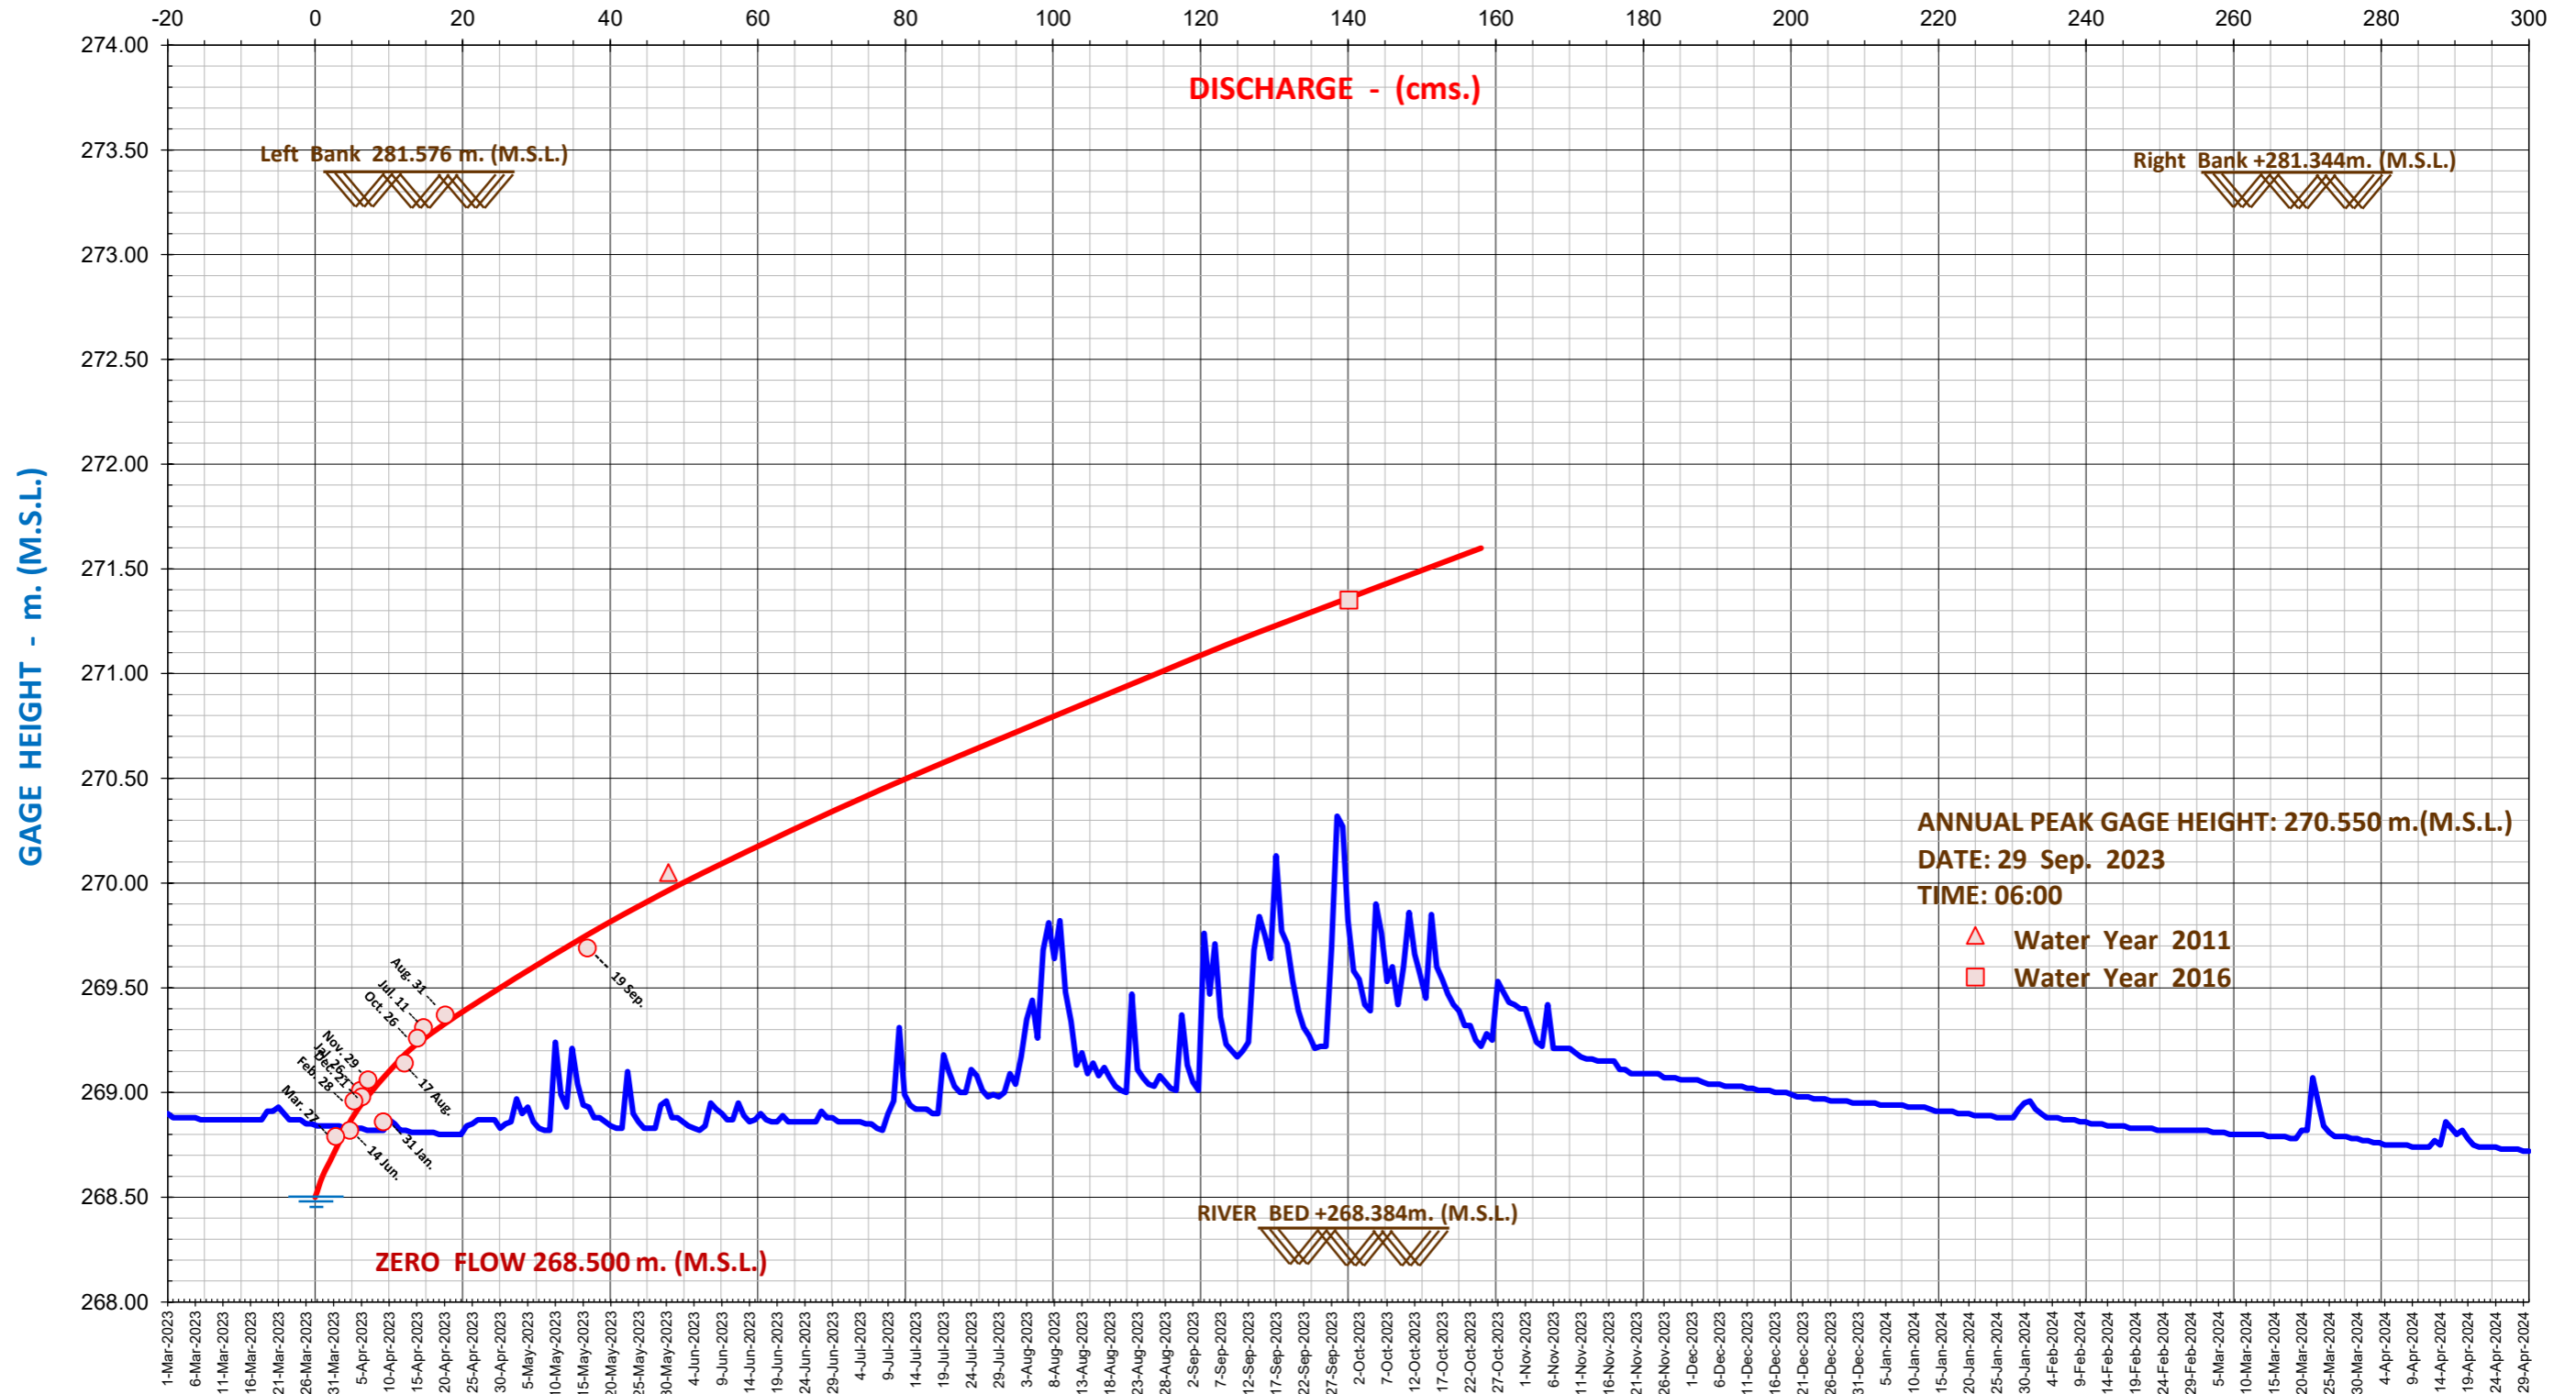

DAILY MEAN GAGE HEIGHT AND RATING CURVE WATER YEAR 2023

STATION Sw.6 NAM MAE MOEI AT. BAN MAE LAMAO A. MAE SOT M. TAK

April	May	June	July	August	September	October	November	December	January	February	March
-------	-----	------	------	--------	-----------	---------	----------	----------	---------	----------	-------